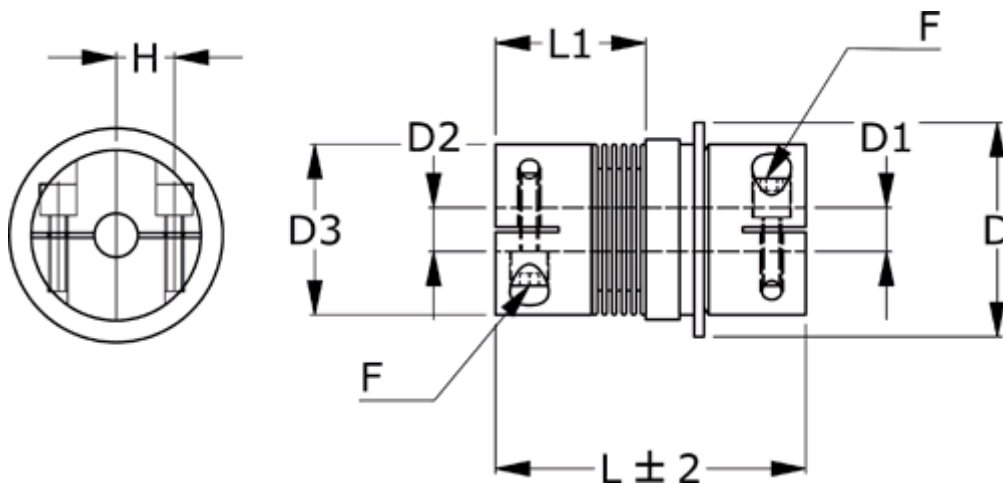

Article number: 335011501253238D1

Description: Safety coupling BKK 150 multiposition
Length 125 mm, bore 32/38 mm, TKn max 130 NM

Measures

D = 94

D1 = 38

D2 = 32

D3 = 82.0

F = M10

H = 28.0

L = 125

L1 = 68.5

Nom. torque NM (TKn) = 130NM overload torque range 1

Position engagement = C = Synchronous

s = 2.0